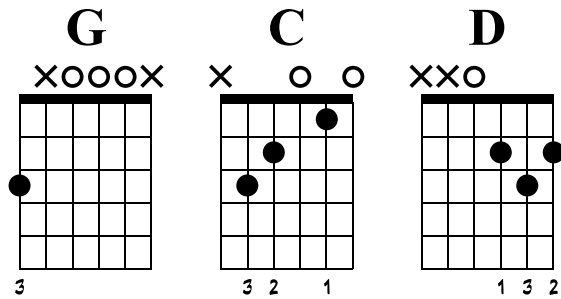

Embellished Picking Like You Mean It

RealGuitarSuccess.com

G

C

G

4/4

TAB

3 0 0 0 0 0 0 0 0 0 0 2

3 0 2 3 2 3 2 3 0 2

3 0 0 0 0 0 0 0 0 2