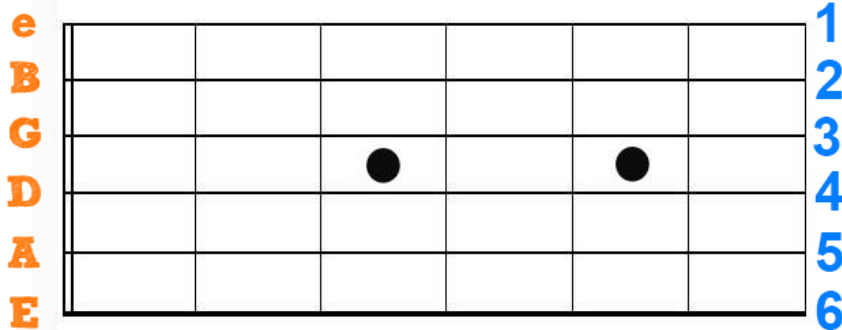

Names & Numbers

Guitar View

Looking at the guitar

Tab View

Looking at guitar Tab (low E on the bottom)

High E String (thin)

Low E String (thick)

Left-Hand