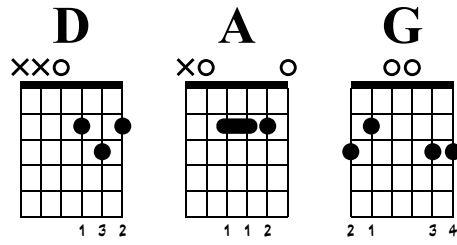

Bad Moon Quick Change in D

RealGuitarSuccess.com

D

4/4

1

A

G

2