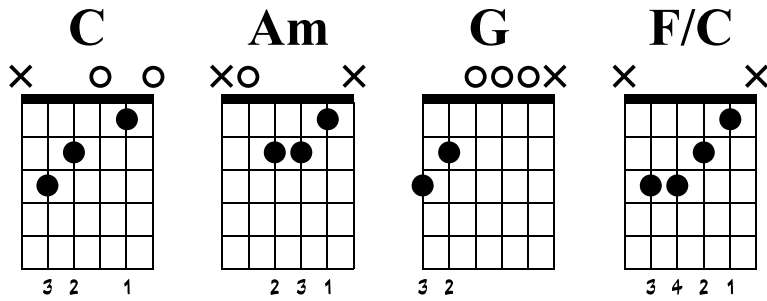

# Outside Inside Picking Pattern

RealGuitarSuccess.com

**C Am**

**G**

**F/C**

C

The image shows a musical score for guitar in the key of C major. It consists of two staves: a treble clef staff and a TAB (Tuning) staff. The treble clef staff contains a melody of quarter notes, starting on G4 and ascending to C5. The TAB staff shows the corresponding fret numbers for each note: 3, 2, 0, 3, 2, 0, 3, 2, 0, 3. The score is divided into two measures by a vertical bar line. The first measure contains the first five notes, and the second measure contains the last five notes. The key signature is C major, indicated by the letter 'C' at the top left. The time signature is not explicitly shown but is implied to be 4/4 based on the quarter notes. The score ends with a double bar line and a repeat sign.